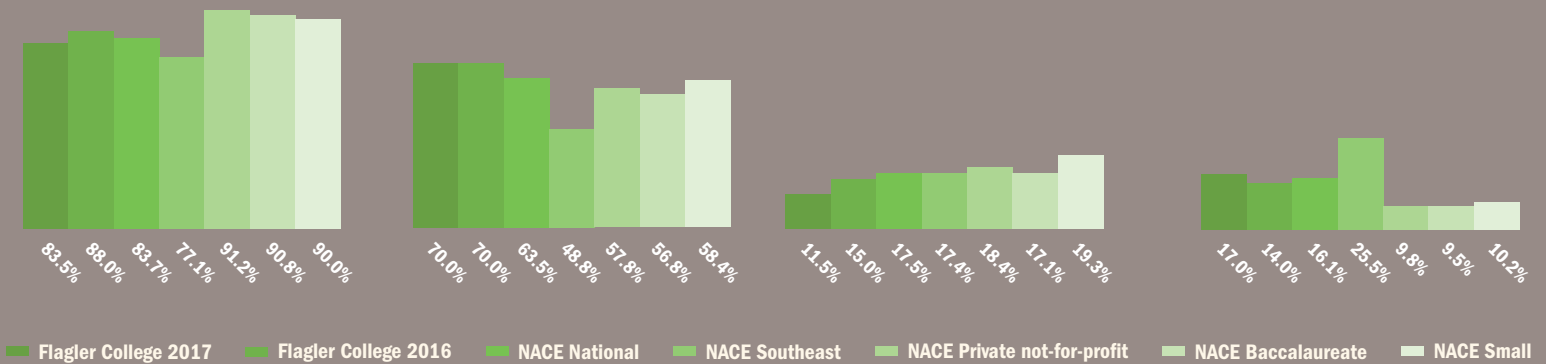

FLAGLER COLLEGE

student achievement

Retention Rate

- FLAGLER
- National Median for 2-3,000 students
- National Median
- Flagler Peer Median
- Southeast Median for 2-3,000 students
- Southeast Median
- National BA Diverse
- Southern BA Diverse

Career Outcomes

Employment*

Continuing Education

Still Seeking

*comparative data, aside from national is "standard employment" which does not include freelance, entrepreneur, or temp/contract work

6 Year Graduation Rate