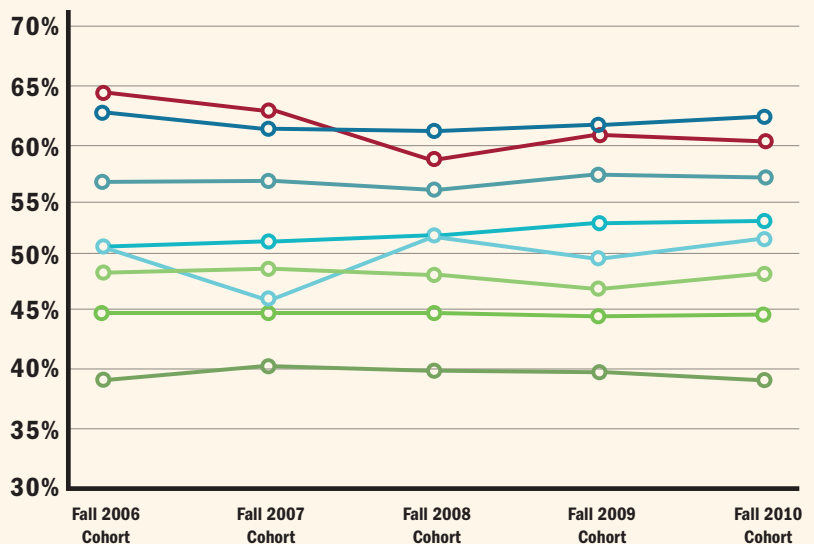

Career Outcomes

Employment*

Continuing Education

Still Seeking

*comparative data, aside from national is "standard employment" which does not include freelance, entrepreneur, or temp/contract work

6 Year Graduation Rate

- FLAGLER
- National Median for 2-3,000 students
- National Median
- Flagler Peer Median
- Southeast Median for 2-3,000 students
- Southeast Median
- National BA Diverse
- Southern BA Diverse

Career Outcome Source: First Destination Survey, NACE