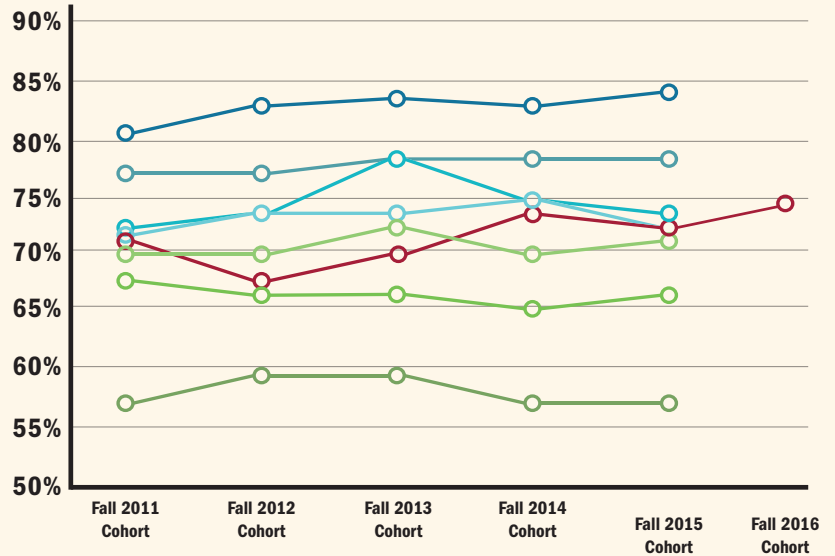

FLAGLER COLLEGE

student achievement

Retention Rate

- FLAGLER
- National Median for 2-3,000 students
- National Median
- Flagler Peer Median
- Southeast Median for 2-3,000 students
- Southeast Median
- National BA Diverse
- Southern BA Diverse

Career Outcomes

Employment*

Continuing Education

Still Seeking

*comparative data, aside from national is "standard employment" which does not include freelance, entrepreneur, or temp/contract work

6 Year Graduation Rate