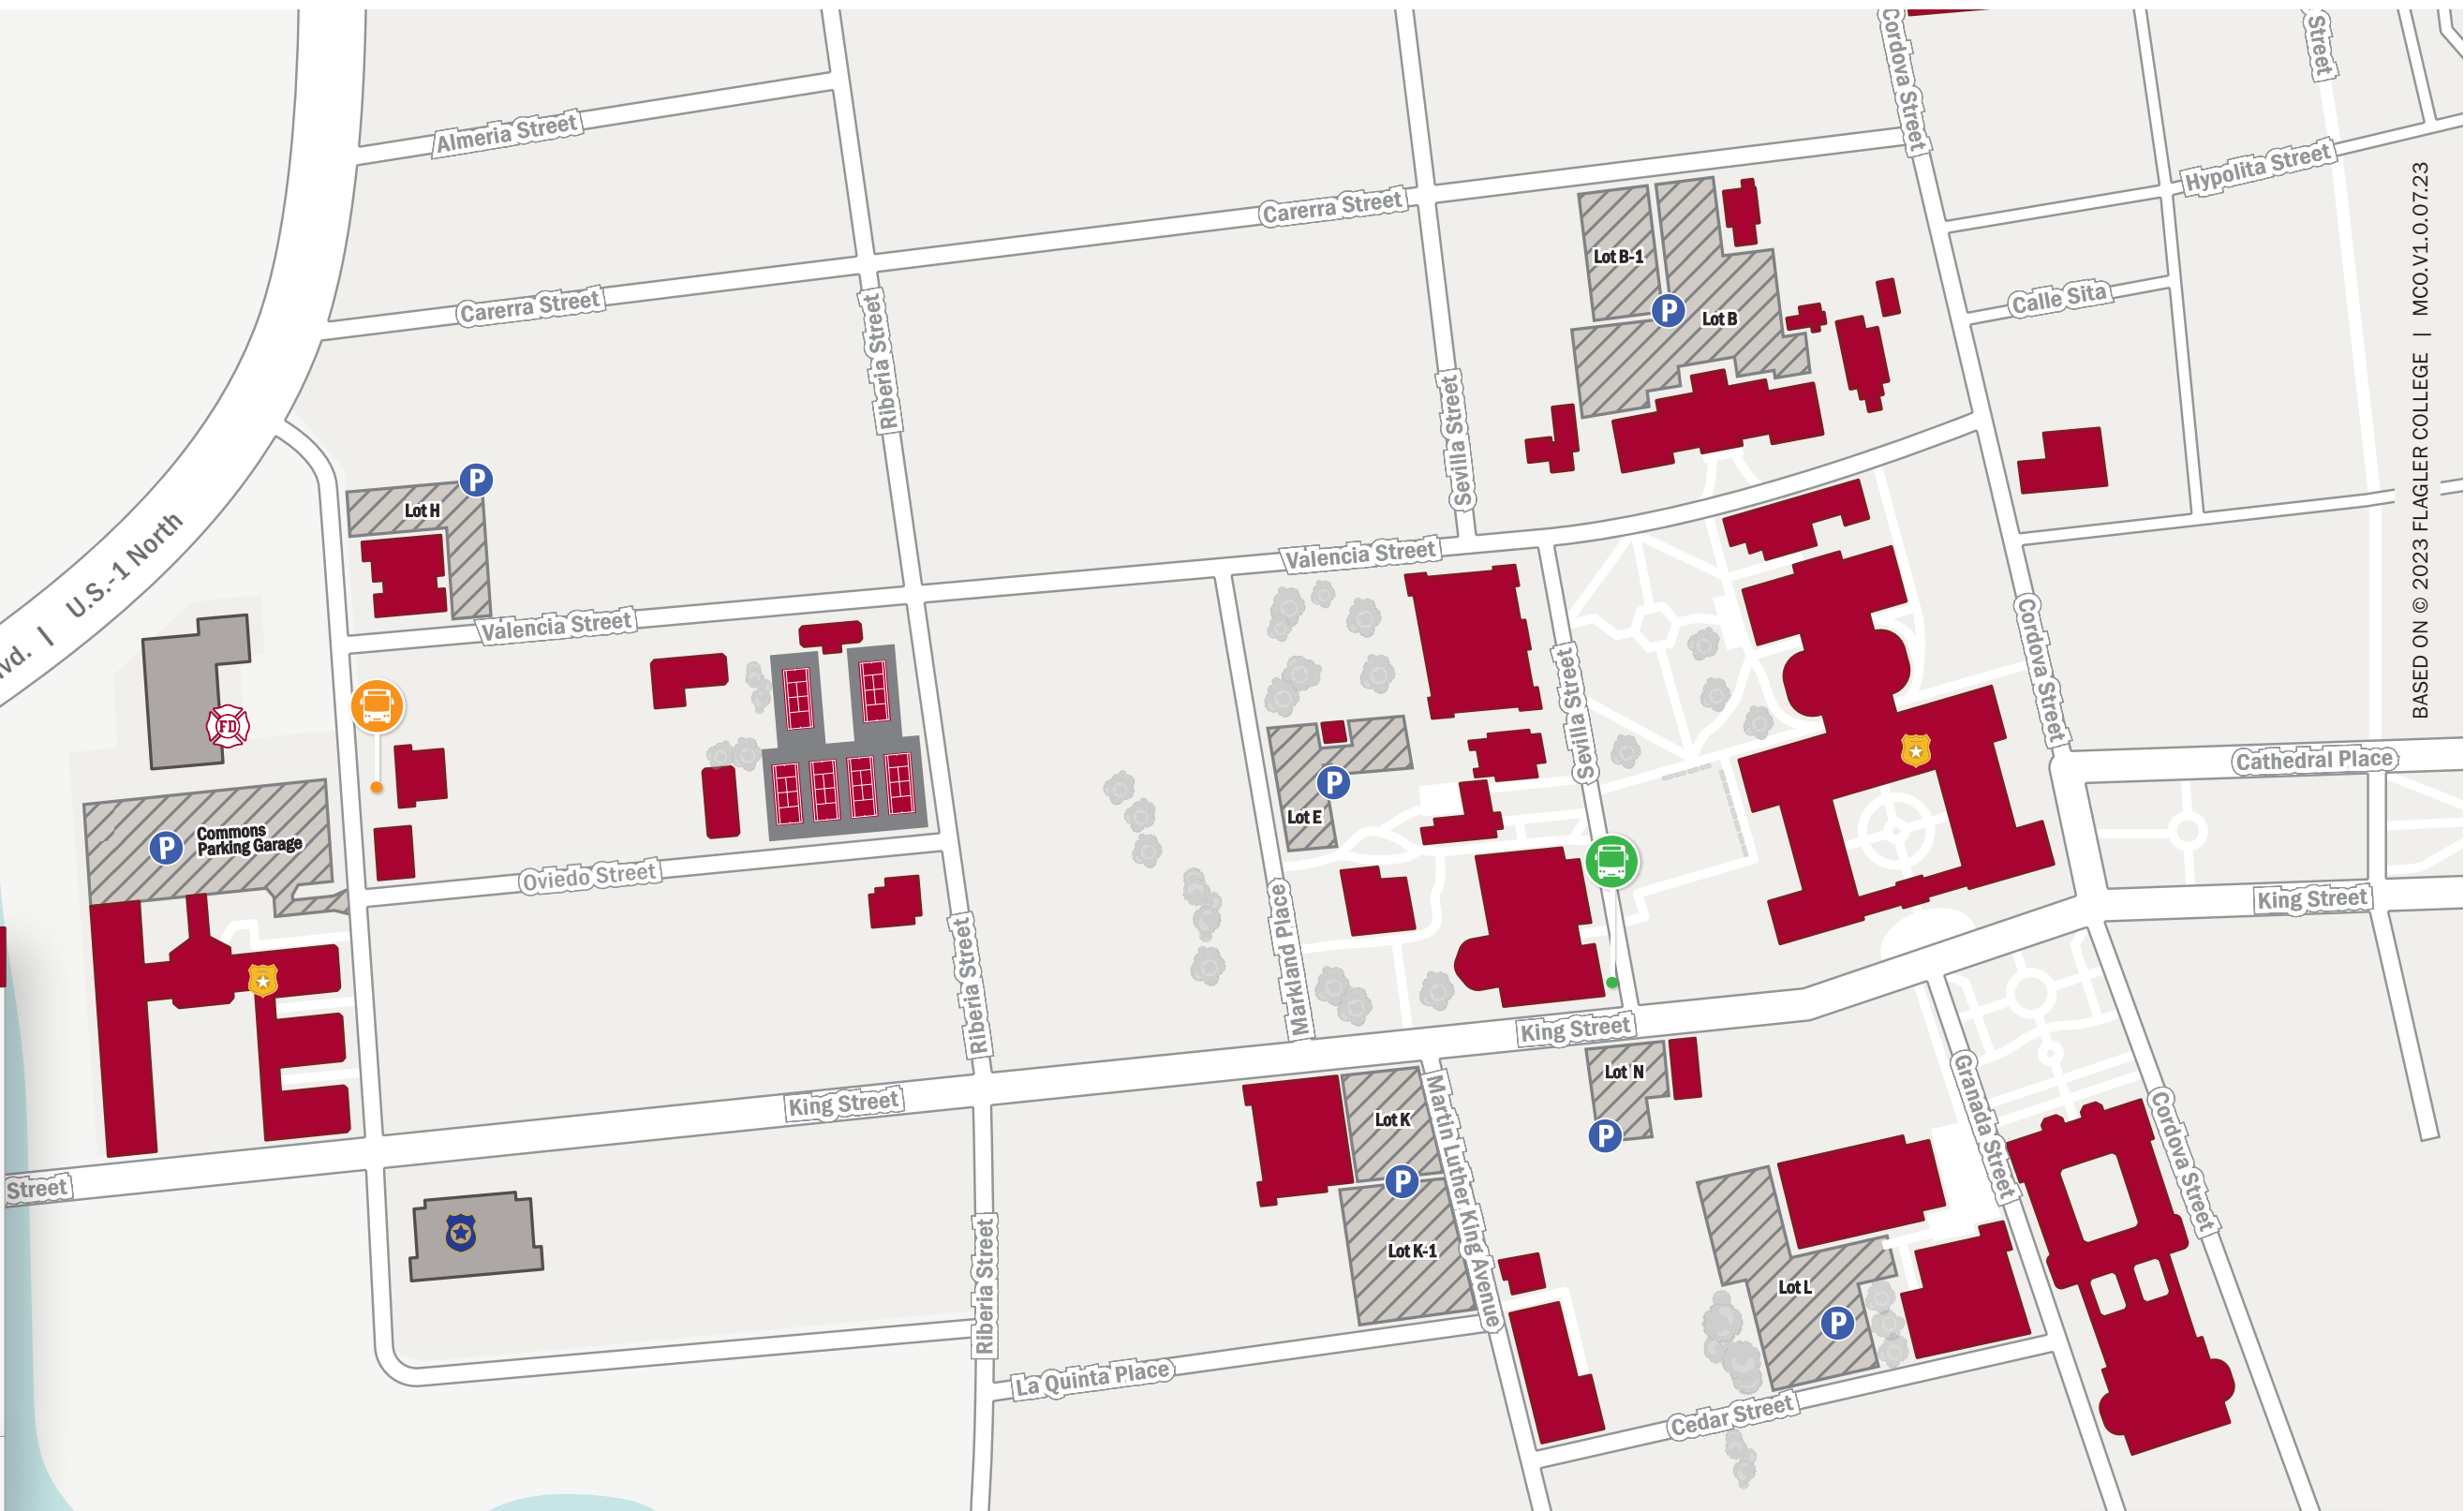

N. Ponce de Leon Blvd. | U.S.-1 North

CAMPUS PARKING

- Lot B
18 Valencia St.
- Lot B-1
16 Carrera St.
- Lot E
21 Markland Pl.
- Lot H
170 Malaga St.
- Commons Parking Garage
1 Malaga St.
- Lot K & K-1
107 King St.
- Lot L
58 Cedar St.
- Lot N
95 King St.

- Parking Lots
- Bus Pickup
Student Center
- Bus Pickup
Parking Garage
- Fire Station
- Police Station
- Campus Security Office

BASED ON © 2023 FLAGLER COLLEGE | MCO.V1.0.07.23

SCAN DIGITAL MAP