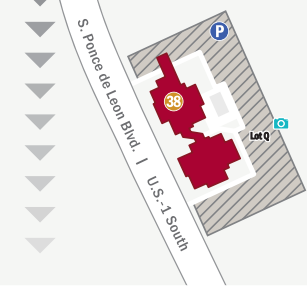

CAMPUS PARKING

1. **COMMUTERS:**
     Lots B-1, D, F, J, K-1, L, M-1, Commons Garage
   - **RESIDENTS:**
     Lots M, M-1, Q, Commons Garage
   - **EMPLOYEES:**
     Lots A, B, C, D, E, F, G, G-1, H, J, J-1, K, K-2, L, N, O, P, Commons Garage
   - **GARAGE:**
     Commons Parking Garage (Clearance 6'7")
     1 Malaga Street
2. ▲ LOTS ONLY AVAILABLE MON-FRI, FROM 8 TO 5:30. REFER TO ONLINE MAP FOR MORE DETAILS.

CAMPUS BUILDINGS

1. Hanke Hall 63 Cordova St.	9. Cuna Building 66 Cuna St.	17. Ringhaver Student Center 50 Sevilla St.	25. Abare Hall 1 Malaga St.	33. Lewis Auditorium 14 Granada St.
2. Ponce de Leon Hall 74 King St.	10. Palm Cottage 8 Valencia St.	18. Markland House 103 King St.	26. FEC Towers 1 Malaga St.	34. Lightner Building 75 King St. | Lobby B, C & D
3. Kenan Hall 74 King St.	11. Thompson Hall 9 Carerra St.	19. Markland Cottage 125 Markland Place	27. Office Building 148 Oviedo St.	35. Flagler's Legacy Store 59 George St.
4. Molly Wiley Art Building 9 Valencia St.	12. Lewis House 18 Valencia St.	20. Faculty Offices 74 Ribiera St.	28. Office Building/Classrooms 136 Malaga St.	36. Athletics Complex 1640 Old Moultrie Rd.
5. Wiley Hall 6 Valencia St.	13. Seavey Cottage 20 Valencia St.	21. Tennis Center 59 Valencia St.	29. Campus Services 107 King St.	37. 93 King 93 King St.
6. Arbizzani Ceramic Studio 6 Valencia St.	14. Proctor Library 44 Sevilla St.	22. Tinjin Cottage 65 Valencia St.	30. Facilities Management 7 MLK Ave.	38. Sebastian House 333 S. Ponce De Leon
7. Pojlard Hall 31 Cordova St.	15. Alumni House 48 Sevilla St.	23. Institutional Advancement 170 Malaga St.	31. Cedar Hall 94 Cedar St.	
8. WFCF - Radio Station 65 Cuna St.	16. Crisp-Elert Art Museum 48 Sevilla St.	24. The Complex / Commons 1 Malaga St.	32. Gymnasium 12 Granada St.	

- Parking Lots
- Fire Station
- Police Station
- Wellness Center
- Campus Security Office
- Selfie Spots