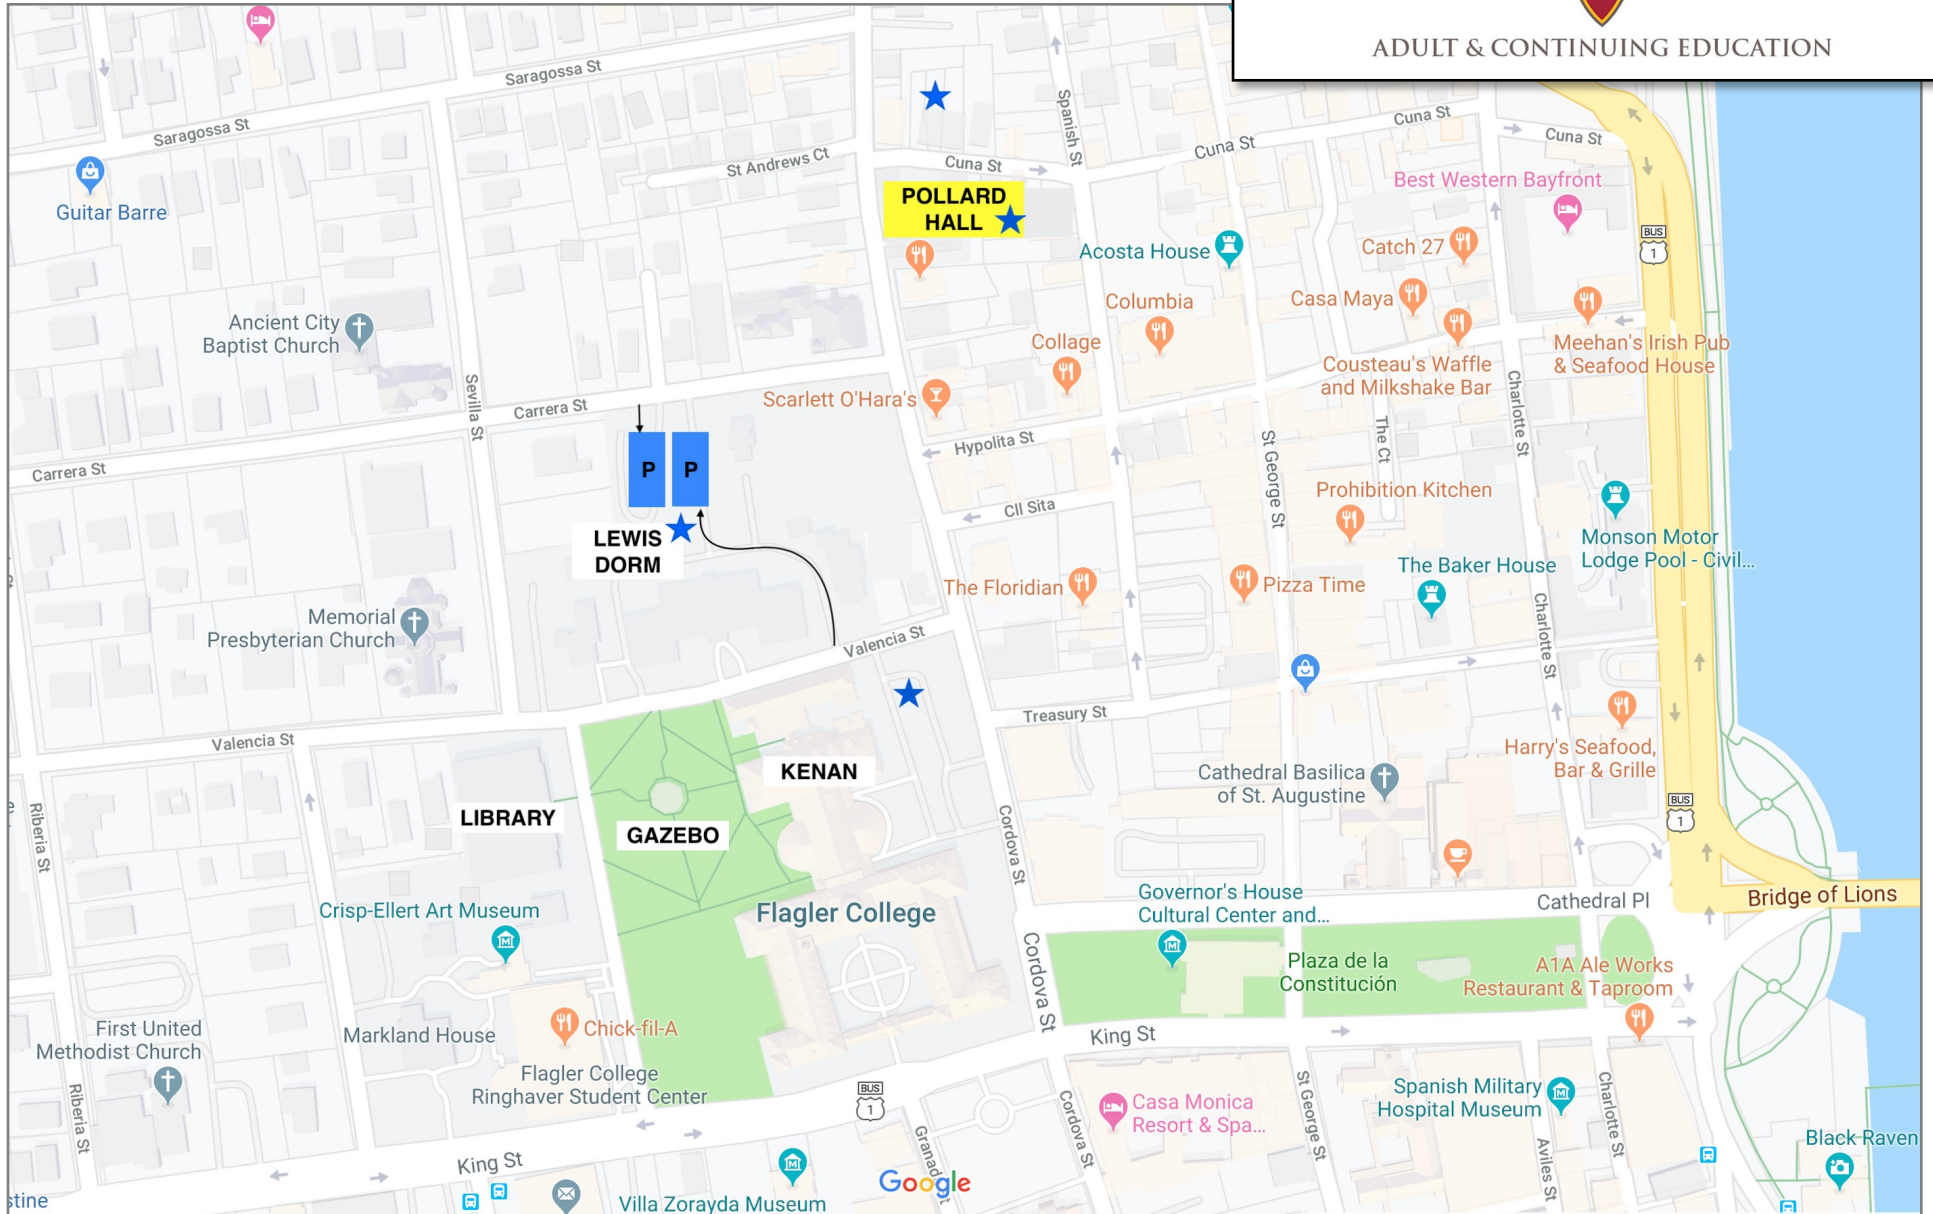

(904) 819-6263

www.flagler.edu/adulted

Handicap Parking

- Handicap parking is free at all city owned handicap spaces
- Campus handicap parking is noted on the map by **BLUE STARS** at:
Pollard Hall, Lewis Dorm, Kenan, the Carriage Way Inn on Cuna St.
Please call security (904) 819-6200 for a pick up if none is available.
- Flagler Student Parking is available in parking lots highlighted in **BLUE**.
- Park in spaces designated with **Mon-Fri 7am-6pm**.
- **Do not** park in spaces that are designated **Reserved**.
- Parking passes will be issued at check-in on the first day.
- All on-street, city owned, public parking is free after 5PM.